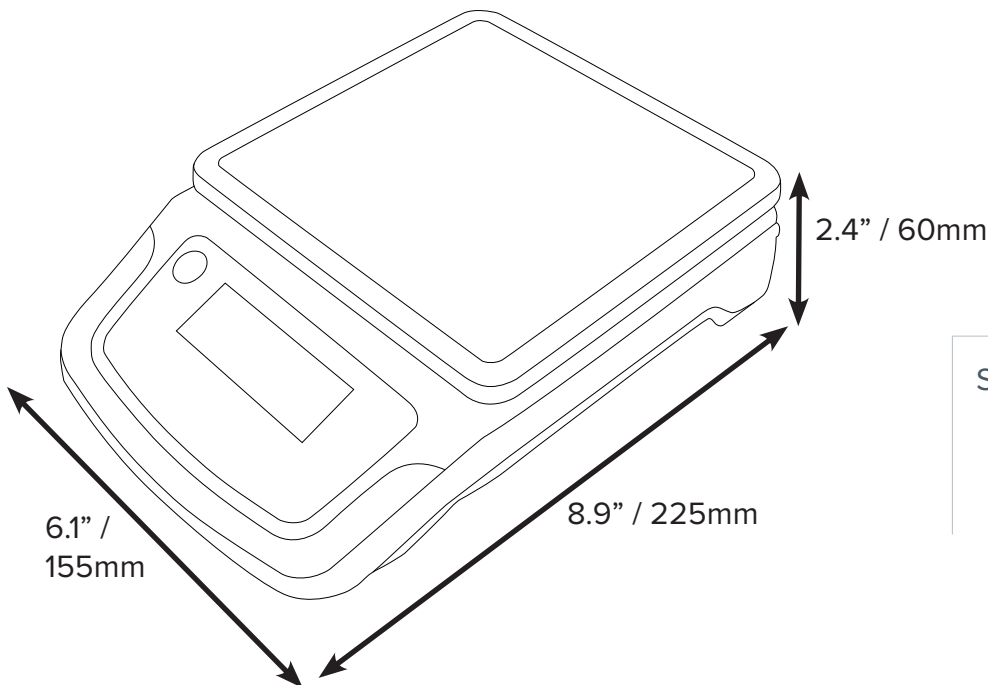

Product Details

Model	CBX 1201	CBX 3001	CBX 6000
Capacity	1200g	3000g	6000g
Readability	0.1g	0.5g	1g
Repeatability	0.2g	1g	2g
Linearity	0.3g	1.5g	3g
Pan Size	5.8x5.8" / 148x148mm		
Weighing Units	g, N, lb, oz		
Calibration	External		
Display	Backlit LCD with 0.7" / 18mm high digits		
Power Supply	Internal rechargeable battery / Power Cord		
Operating Temperature	0° to 40°C / 32° to 104°F		
Housing	ABS plastic		
Overall Dimensions	6.1"x8.9"x2.4" / 155x225x60mm		
Net Weight	1.3lb / 0.572kg		