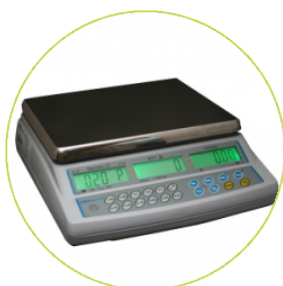

Speed, Performance, Value - The Right Balance

- Large stainless steel platform
- Security password control
- Memory accumulation
- RS-232 interface
- 9 coin unit weights plus 3 token weights available
- Anti-tilt bumpers and non-slip feet for stability
- Rechargeable battery up to 90 hours operation
- Tare function
- 3 backlit LCD displays with 20mm digits
- Date and time
- Euro and Sterling settings
- Coin Counting
- Value Accumulation

Technical Specifications

Maximum capacity	20kg
Readability	1g
Repeatability (S.D.)	1g
Linearity (\pm)	2g
Pan size	225x275mm

General Specifications

Model	CCEU 20
Operating temperature	-10°C 40°C
Housing	ABS Plastic indicator and Stainless steel pan
Overall dimensions (wxdxh)	315x355x10mm
Net weight	4.3kg