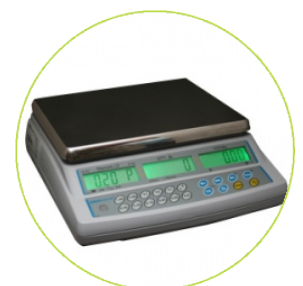

Speed, Performance, Value - The Right Balance

- Large stainless steel platform
- Security password control
- Memory accumulation
- RS-232 interface
- 9 coin unit weights plus 3 token weights available
- Anti-tilt bumpers and non-slip feet for stability
- Rechargeable battery up to 90 hours operation
- Tare function
- 3 backlit LCD displays with 20mm digits
- Date and time
- Euro and Sterling settings
- Coin Counting
- Value Accumulation

Technical Specifications

Maximum capacity	20kg
Readability	1g
Repeatability (S.D.)	1g
Linearity (\pm)	2g
Pan size	225x275mm

General Specifications

Model	CCEU 20
Operating temperature	-10°C 40°C
Housing	ABS Plastic indicator and Stainless steel pan
Overall dimensions (wxdxh)	315x355x10mm
Net weight	4.3kg