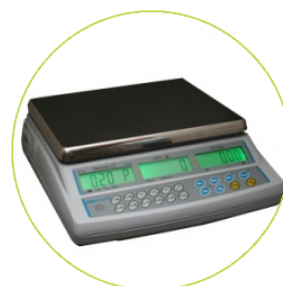

Speed, Performance, Value - The Right Balance

- Large stainless steel platform
- Security password control
- Memory accumulation
- RS-232 interface
- 9 coin unit weights plus 3 token weights available
- Anti-tilt bumpers and non-slip feet for stability
- Rechargeable battery up to 90 hours operation
- Tare function
- 3 backlit LCD displays with 20mm digits
- Date and time
- Euro and Sterling settings
- Coin Counting
- Value Accumulation

Technical Specifications

Maximum capacity	20kg
Readability	1g
Repeatability (S.D.)	1g
Linearity (\pm)	2g
Pan size	225x275mm

General Specifications

Model	CCEU 20
Operating temperature	-10°C 40°C
Housing	ABS Plastic indicator and Stainless steel pan
Overall dimensions (wxdxh)	315x355x10mm
Net weight	4.3kg