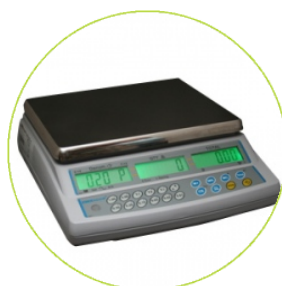

Speed, Performance, Value - The Right Balance

- Large stainless steel platform
- Security password control
- Memory accumulation
- RS-232 interface
- 9 coin unit weights plus 3 token weights available
- Anti-tilt bumpers and non-slip feet for stability
- Rechargeable battery up to 90 hours operation
- Tare function
- 3 backlit LCD displays with 20mm digits
- Date and time
- Euro and Sterling settings
- Coin Counting
- Value Accumulation

Technical Specifications

Maximum capacity	20kg
Readability	1g
Repeatability (S.D.)	1g
Linearity (\pm)	2g
Pan size	225x275mm

General Specifications

Model	CCEU 20
Operating temperature	-10°C 40°C
Housing	ABS Plastic indicator and Stainless steel pan
Overall dimensions (wxdxh)	315x355x10mm
Net weight	4.3kg