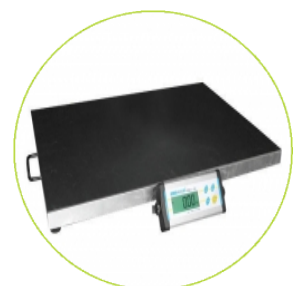

Speed, Performance, Value - The Right Balance

- 4 Weighing units (kg, g, lb, oz)
- Colour coded keys
- Hold function
- Full range tare
- Zero Tracking
- Kg/ lb/ oz/ lb & oz switchable
- Large backlit LCD display
- Colour coded, sealed keypad
- Four load cell construction
- Wall mount bracket
- Large stainless steel platform
- Modern low profile design
- Splashproof to protect from accidental spills
- Simple 4 button operation
- Tare function
- Non-slip adjustable levelling feet
- Rechargeable battery / mains adapter supplied as standard
- Wheels to allow easy movement
- RS-232 bi-directional interface
- External calibration
- Rechargeable battery
- Auto sleep / power down function to save battery life
- Low battery indication
- AC Adapter
- Animal / dynamic weighing
- Weighing

Technical Specifications

Model	CPWplus 35L	CPWplus 75L	CPWplus 150L	CPWplus 200L	CPWplus 300L
Maximum capacity	35kg	75kg	150kg	200kg	300kg
Readability	10g	20g	50g	50g	100g
Tare range	Full	Full	Full	Full	Full
Repeatability (S.D.)	10g	20g	50g	50g	100g
Linearity (\pm)	20g	40g	100g	100g	200g
Platform size	900x600mm				

General Specifications

Units of measurement	Kilogram (kg), Pound (lb), Ounce (Oz), Pound-Ounce (lb-oz)
Typical stabilisation time	2-3 Sec
Interface	RS-232 bi-directional Interface
Calibration	Automatic External with user selectable calibration mass
Display	LCD with minimum 25mm digits with weight legends for kg, lb, oz and low battery, stable, zero, net weight and hold symbols, as well as ability to display lb and oz together
Operating temperature	0° 40°C
Housing	Indicator- Aluminium, Platform- Mild Steel base and stainless steel platform
Overall dimensions (wxdxh)	900x600x80mm
Dimensions notes	Indicator: 220 x 95 x 43mm (w x d x h)
Net weight	17kg