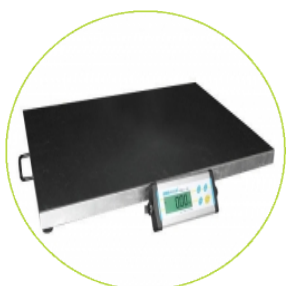

Speed, Performance, Value - The Right Balance

- 4 Weighing units (kg, g, lb, oz)
- Colour coded keys
- Hold function
- Full range tare
- Zero Tracking
- Kg/ lb/ oz/ lb & oz switchable
- Large backlit LCD display
- Colour coded, sealed keypad
- Four load cell construction
- Wall mount bracket
- Large stainless steel platform
- Modern low profile design
- Splashproof to protect from accidental spills
- Simple 4 button operation
- Tare function
- Non-slip adjustable levelling feet
- Rechargeable battery / mains adapter supplied as standard
- Wheels to allow easy movement
- RS-232 bi-directional interface
- External calibration
- Rechargeable battery
- Auto sleep / power down function to save battery life
- Low battery indication
- AC Adapter
- Animal / dynamic weighing
- Weighing

Technical Specifications

Model	CPWplus 35L	CPWplus 75L	CPWplus 150L	CPWplus 200L	CPWplus 300L
Maximum capacity	35kg	75kg	150kg	200kg	300kg
Readability	10g	20g	50g	50g	100g
Tare range	Full	Full	Full	Full	Full
Repeatability (S.D.)	10g	20g	50g	50g	100g
Linearity (\pm)	20g	40g	100g	100g	200g
Platform size	900x600mm				

General Specifications

Units of measurement	Kilogram (kg), Pound (lb), Ounce (Oz), Pound-Ounce (lb-oz)
Typical stabilisation time	2-3 Sec
Interface	RS-232 bi-directional Interface
Calibration	Automatic External with user selectable calibration mass
Display	LCD with minimum 25mm digits with weight legends for kg, lb, oz and low battery, stable, zero, net weight and hold symbols, as well as ability to display lb and oz together
Operating temperature	0° 40°C
Housing	Indicator- Aluminium, Platform- Mild Steel base and stainless steel platform
Overall dimensions (wxdxh)	900x600x80mm
Dimensions notes	Indicator: 220 x 95 x 43mm (w x d x h)
Net weight	17kg