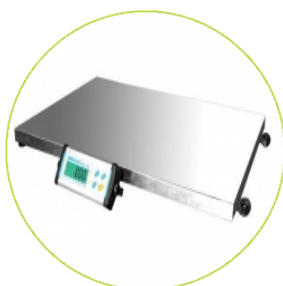

Speed, Performance, Value - The Right Balance

- 4 Weighing units (kg, g, lb, oz)
- Colour coded keys
- Hold function
- Full range tare
- Zero Tracking
- Kg/ lb/ oz/ lb & oz switchable
- Large backlit LCD display
- Colour coded, sealed keypad
- Four load cell construction
- Wall mount bracket
- Large stainless steel platform
- Modern low profile design
- Splashproof to protect from accidental spills
- Simple 4 button operation
- Tare function
- Non-slip adjustable levelling feet
- Rechargeable battery / mains adapter supplied as standard
- Wheels to allow easy movement
- RS-232 bi-directional interface
- External calibration
- Rechargeable battery
- Auto sleep / power down function to save battery life
- Low battery indication
- AC Adapter
- Animal / dynamic weighing
- Weighing

Technical Specifications

Model	CPWplus 35L	CPWplus 75L	CPWplus 150L	CPWplus 200L	CPWplus 300L
Maximum capacity	35kg	75kg	150kg	200kg	300kg
Readability	10g	20g	50g	50g	100g
Tare range	Full	Full	Full	Full	Full
Repeatability (S.D.)	10g	20g	50g	50g	100g
Linearity (\pm)	20g	40g	100g	100g	200g
Platform size	900x600mm				

General Specifications

Units of measurement	Kilogram (kg), Pound (lb), Ounce (Oz), Pound-Ounce (lb-oz)
Typical stabilisation time	2-3 Sec
Interface	RS-232 bi-directional Interface
Calibration	Automatic External with user selectable calibration mass
Display	LCD with minimum 25mm digits with weight legends for kg, lb, oz and low battery, stable, zero, net weight and hold symbols, as well as ability to display lb and oz together
Operating temperature	0° 40°C
Housing	Indicator- Aluminium, Platform- Mild Steel base and stainless steel platform
Overall dimensions (wxdxh)	900x600x80mm
Dimensions notes	Indicator: 220 x 95 x 43mm (w x d x h)
Net weight	17kg