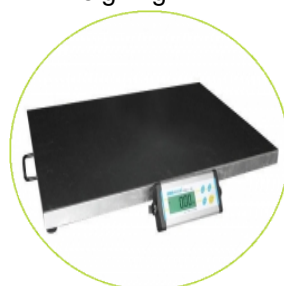

Speed, Performance, Value - The Right Balance

- 4 Weighing units (kg, g, lb, oz)
- Colour coded keys
- Hold function
- Full range tare
- Zero Tracking
- Kg/ lb/ oz/ lb & oz switchable
- Large backlit LCD display
- Colour coded, sealed keypad
- Four load cell construction
- Wall mount bracket
- Large stainless steel platform
- Modern low profile design
- Splashproof to protect from accidental spills
- Simple 4 button operation
- Tare function
- Non-slip adjustable levelling feet
- Rechargeable battery / mains adapter supplied as standard
- Wheels to allow easy movement
- RS-232 bi-directional interface
- External calibration
- Rechargeable battery
- Auto sleep / power down function to save battery life
- Low battery indication
- AC Adapter
- Animal / dynamic weighing
- Weighing

Technical Specifications

Model	CPWplus 35L	CPWplus 75L	CPWplus 150L	CPWplus 200L	CPWplus 300L
Maximum capacity	35kg	75kg	150kg	200kg	300kg
Readability	10g	20g	50g	50g	100g
Tare range	Full	Full	Full	Full	Full
Repeatability (S.D.)	10g	20g	50g	50g	100g
Linearity (\pm)	20g	40g	100g	100g	200g
Platform size	900x600mm				

General Specifications

Units of measurement	Kilogram (kg), Pound (lb), Ounce (Oz), Pound-Ounce (lb-oz)
Typical stabilisation time	2-3 Sec
Interface	RS-232 bi-directional Interface
Calibration	Automatic External with user selectable calibration mass
Display	LCD with minimum 25mm digits with weight legends for kg, lb, oz and low battery, stable, zero, net weight and hold symbols, as well as ability to display lb and oz together
Operating temperature	0° 40°C
Housing	Indicator- Aluminium, Platform- Mild Steel base and stainless steel platform
Overall dimensions (wxdxh)	900x600x80mm
Dimensions notes	Indicator: 220 x 95 x 43mm (w x d x h)
Net weight	17kg