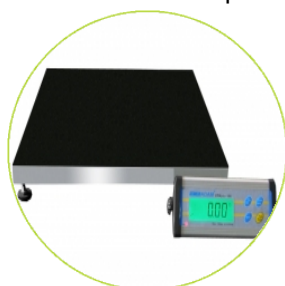

Speed, Performance, Value - The Right Balance

- Colour coded keys
- Hold function
- Full range tare
- Zero Tracking
- Kg/ lb/ oz/ lb & oz switchable
- Large backlit LCD display
- Colour coded, sealed keypad
- Four load cell construction
- Wall mount bracket
- Large stainless steel platform
- Modern low profile design
- Stainless steel weighing pan with remote indicator
- Splashproof to protect from accidental spills
- Simple 4 button operation
- Tare function
- Non-slip adjustable levelling feet
- RS-232 bi-directional interface
- External calibration
- Rechargeable battery
- Auto sleep / power down function to save battery life
- Low battery indication
- AC Adapter
- Precision load cell technology
- Animal / dynamic weighing
- Weighing

Technical Specifications

Model	CPWplus 35M	CPWplus 75M	CPWplus 150M	CPWplus 200M
Maximum capacity	35kg	75kg	150kg	200kg
Readability	10g	20g	50g	50g
Tare range	Full	Full	Full	Full
Repeatability (S.D.)	10g	20g	50g	50g
Linearity (\pm)	20g	40g	100g	100g
Platform size	500x500mm			

General Specifications

Units of measurement	Kilogram (kg), Pound (lb), Ounce (Oz), Pound-Ounce (lb-oz)
Typical stabilisation time	2-3 Sec
Interface	RS-232 bi-directional Interface
Calibration	Automatic External with user selectable calibration mass
Display	LCD with minimum 22mm digits with weight legends for kg, lb, oz and low battery, stable, zero, net weight and hold symbols, as well as ability to display lb and oz together
Operating temperature	0° - 40°C
Housing	Indicator- Aluminium, Platform- Mild Steel base and stainless steel platform
Overall dimensions (wxdxh)	500x500x40mm
Dimensions notes	Indicator: 220 x 95 x 43mm (w x d x h)
Net weight	8.5kg